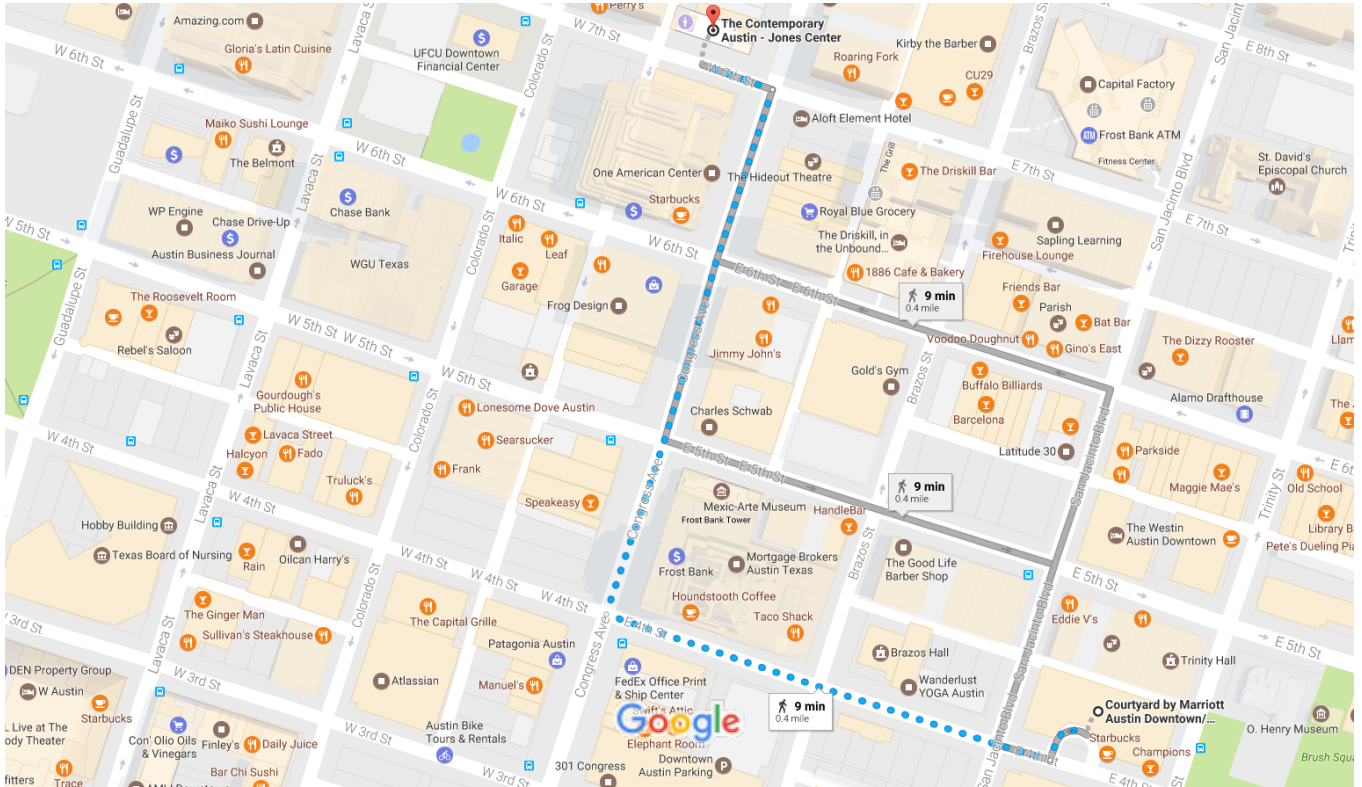

Courtyard by Marriott Austin Downtown/Convention Center to The Contemporary Austin - Jones Center

Walk 0.4 mile, 9 min

Map data ©2017 Google 100 ft

Courtyard by Marriott Austin Downtown/Convention Center

Use caution - may involve errors or sections not suited for walking

300 E 4th St, Austin, TX 78701

- ↑ 1. Head west toward E 4th St
108 ft
- ↪ 2. Turn right onto E 4th St
0.2 mi
- ↪ 3. Turn right onto Congress Ave
0.2 mi
- ↶ 4. Turn left onto W 7th St
Destination will be on the right
144 ft

The Contemporary Austin - Jones Center

700 Congress Ave, Austin, TX 78701

These directions are for planning purposes only. You may find that construction projects, traffic, weather, or other events may cause conditions to differ from the map results, and you should plan your route accordingly. You must obey all signs or notices regarding your route.