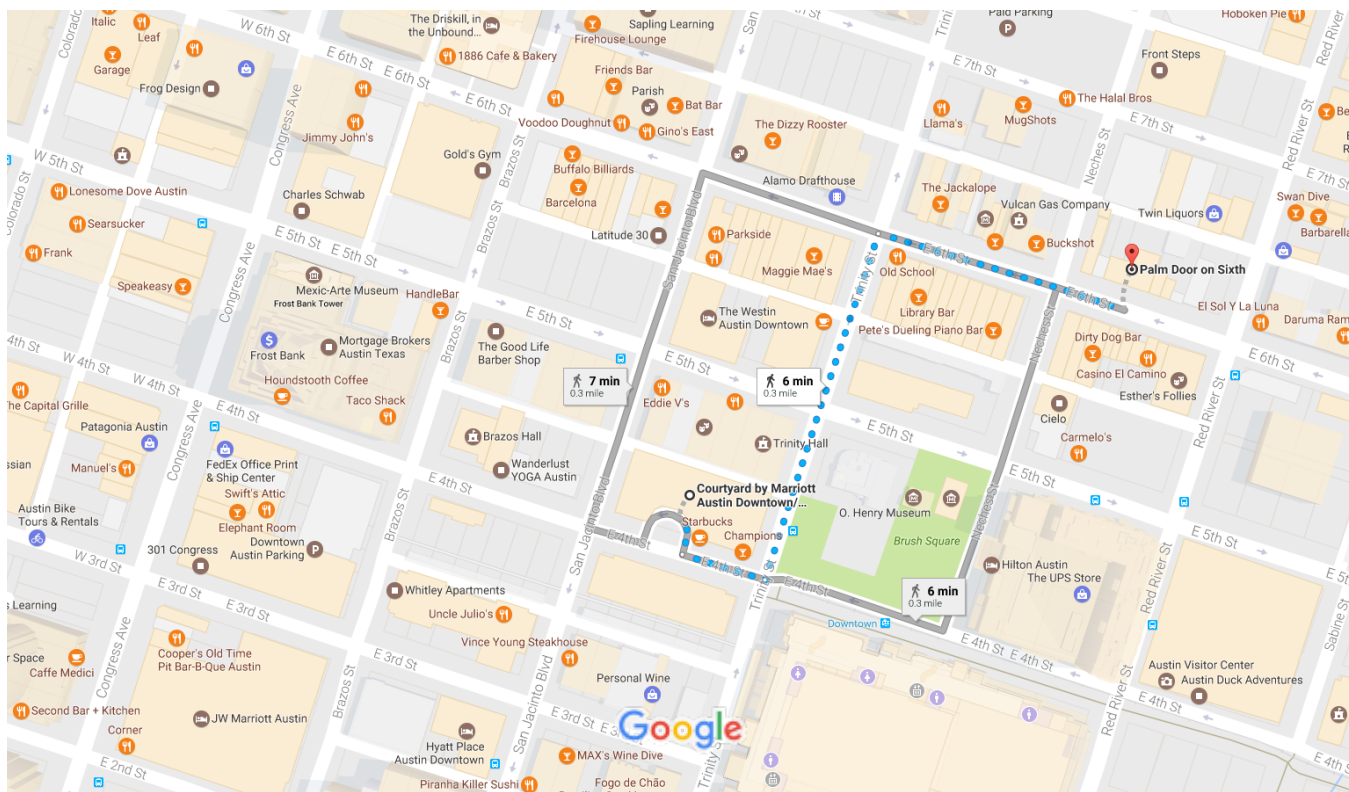

Courtyard by Marriott Austin Downtown/Convention Center to Palm Door on Sixth

Walk 0.3 mile, 6 min

Map data ©2017 Google 100 ft

Courtyard by Marriott Austin Downtown/Convention Center

300 E 4th St, Austin, TX 78701

Use caution - may involve errors or sections not suited for walking

- ↑ 1. Head southeast toward E 4th St 75 ft
 - ↶ 2. Turn left onto E 4th St 167 ft
 - ↶ 3. Turn left onto Trinity St 0.1 mi
 - ↷ 4. Turn right onto E 6th St 495 ft
- i Destination will be on the left

Palm Door on Sixth

508 E 6th St, Austin, TX 78701

These directions are for planning purposes only. You may find that construction projects, traffic, weather, or other events may cause conditions to differ from the map results, and you should plan your route accordingly. You must obey all signs or notices regarding your route.