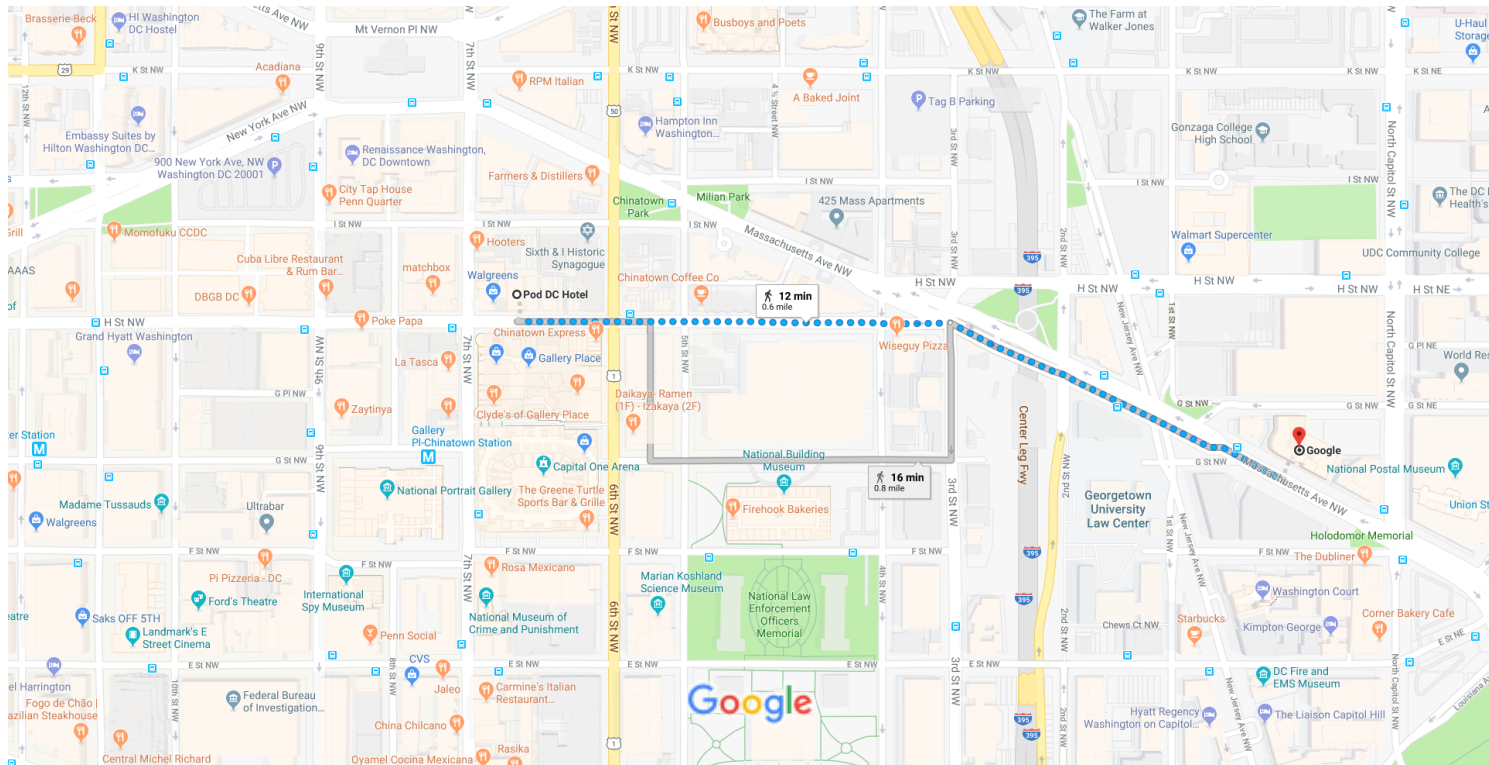

Pod DC Hotel to Google

Walk 0.6 mile, 12 min

Map data ©2018 Google 200 ft

Pod DC Hotel

627 H St NW, Washington, DC 20001

Use caution—walking directions may not always reflect real-world conditions

- ↑ 1. Head east on H St NW 0.3 mi

- ↑ 2. Continue onto Massachusetts Ave NW 0.3 mi
 Destination will be on the left

Google

25 Massachusetts Ave NW #900, Washington, DC 20001

These directions are for planning purposes only. You may find that construction projects, traffic, weather, or other events may cause conditions to differ from the map results, and you should plan your route accordingly. You must obey all signs or notices regarding your route.