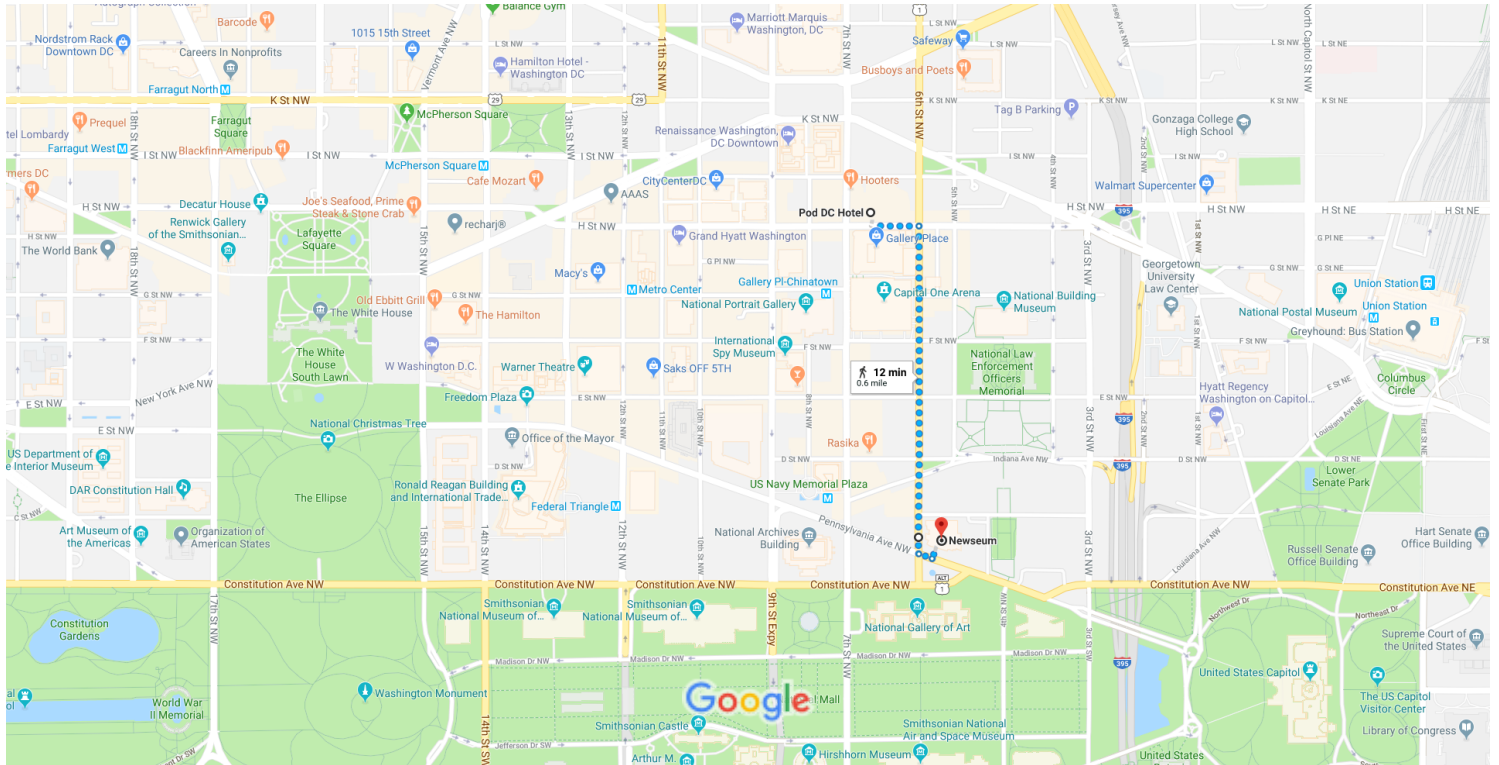

# Pod DC Hotel to Newseum

Walk 0.6 mile, 12 min

Map data ©2018 Google 500 ft

## Pod DC Hotel

627 H St NW, Washington, DC 20001

Use caution—walking directions may not always reflect real-world conditions

- 1. Head east on H St NW 381 ft
- 2. Turn right onto 6th St NW 0.5 mi
- 3. Turn left onto Pennsylvania Ave NW 112 ft
- 4. Turn left 72 ft

## Newseum

555 Pennsylvania Ave NW, Washington, DC 20001

These directions are for planning purposes only. You may find that construction projects, traffic, weather, or other events may cause conditions to differ from the map results, and you should plan your route accordingly. You must obey all signs or notices regarding your route.