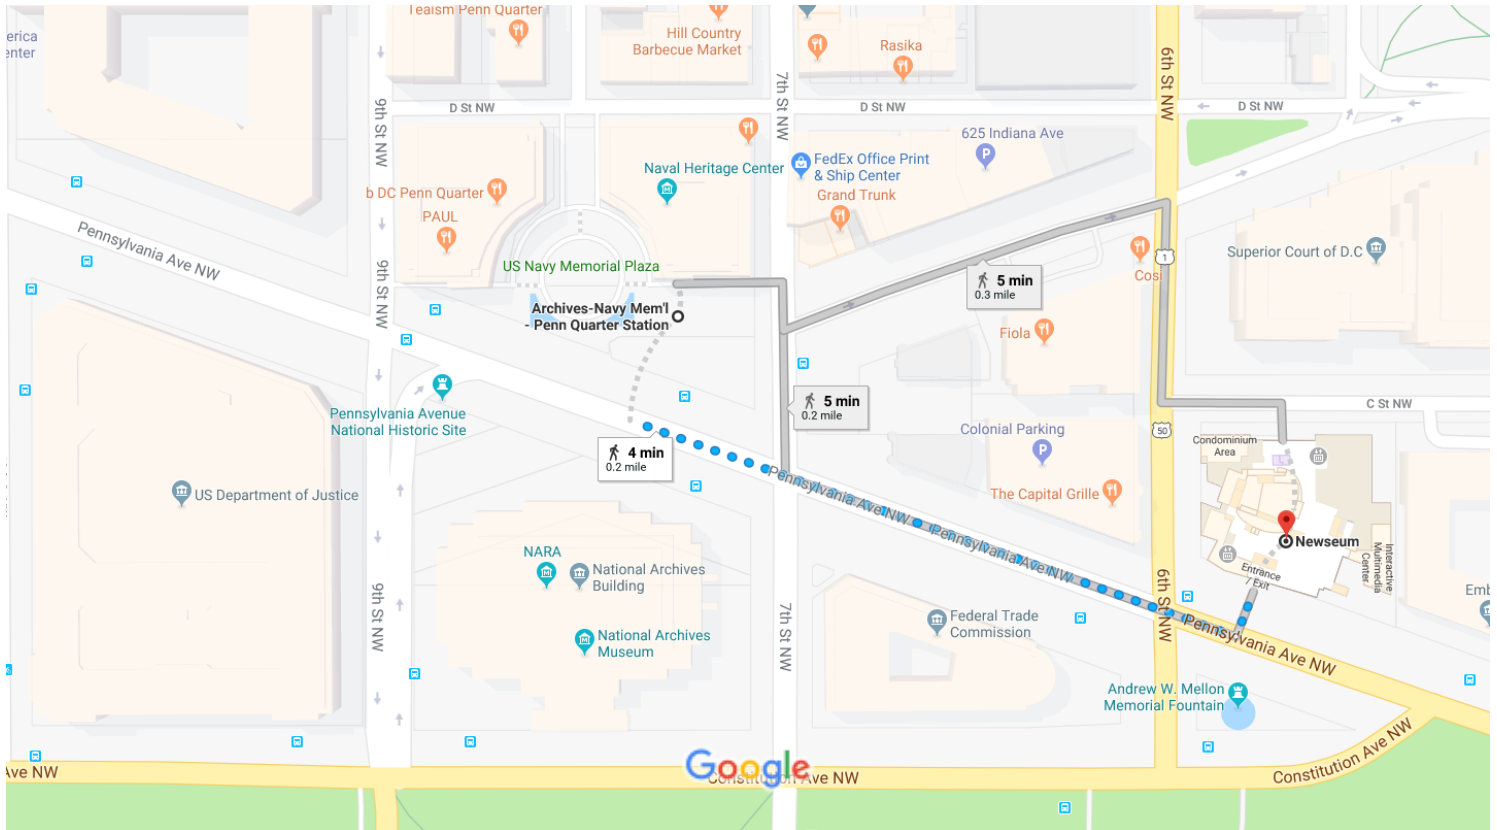

Archives-Navy Mem'l - Penn Quarter Station to Newseum

Walk 0.2 mile, 4 min

Map data ©2018 Google 100 ft

Archives-Navy Mem'l - Penn Quarter Station

Washington, DC 20004

Use caution—walking directions may not always reflect real-world conditions

- ↑ 1. Head east on Pennsylvania Ave NW toward 7th St NW

0.2 mi

- ↶ 2. Turn left

72 ft

Newseum

555 Pennsylvania Ave NW, Washington, DC 20001

These directions are for planning purposes only. You may find that construction projects, traffic, weather, or other events may cause conditions to differ from the map results, and you should plan your route accordingly. You must obey all signs or notices regarding your route.