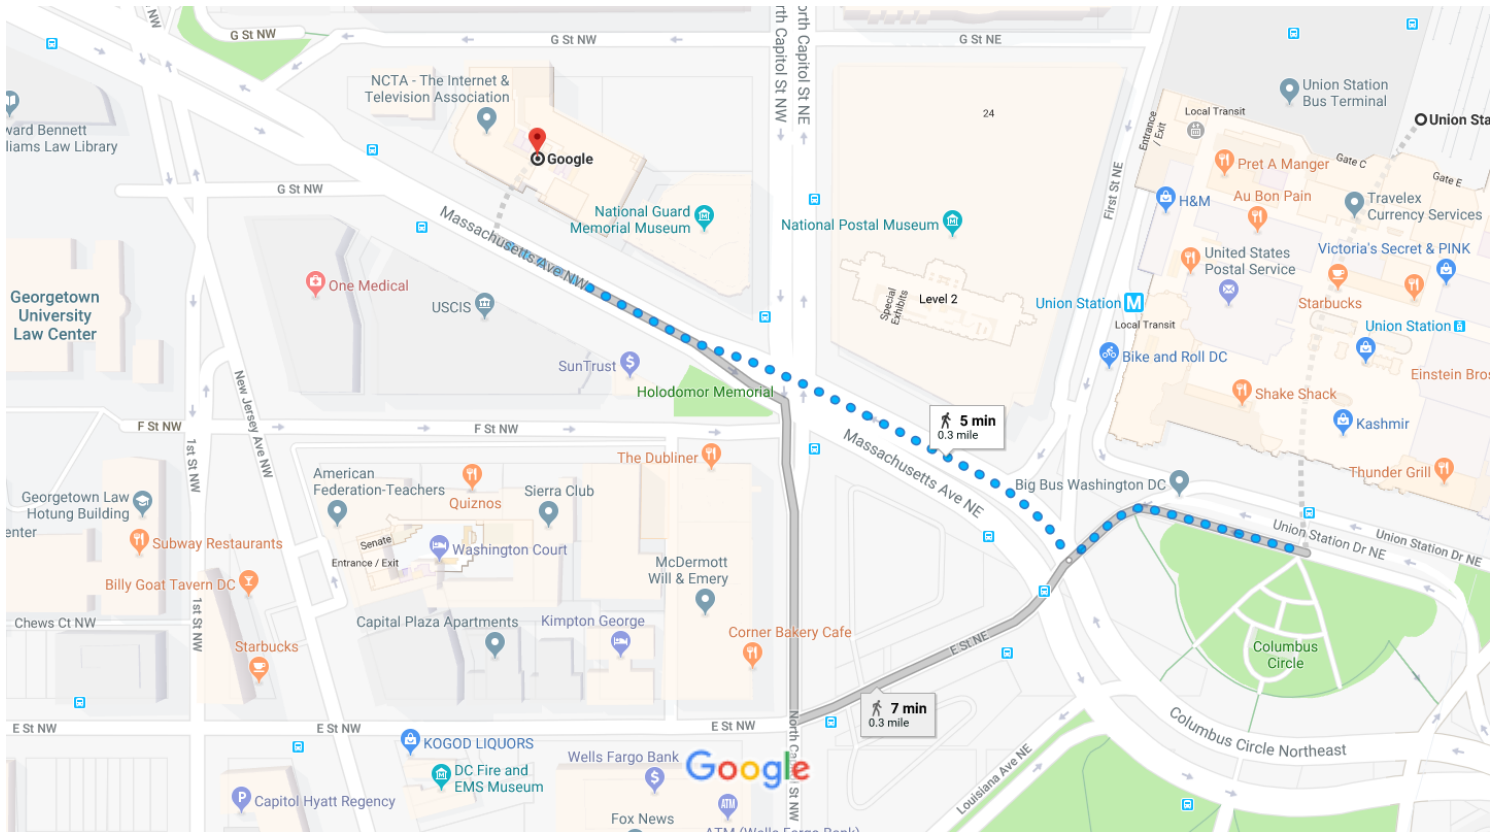

# Google Maps Union Station to Google

Walk 0.3 mile, 5 min

Map data ©2018 Google 100 ft

## Union Station

Use caution—walking directions may not always reflect real-world conditions

50 Massachusetts Avenue NE, Washington, DC 20002

1. Head west on Columbus Monument Drive Northeast toward Union Station Dr NE 387 ft
2. Turn right onto Massachusetts Ave NE 0.2 mi  
 Destination will be on the right

## Google

25 Massachusetts Ave NW #900, Washington, DC 20001

These directions are for planning purposes only. You may find that construction projects, traffic, weather, or other events may cause conditions to differ from the map results, and you should plan your route accordingly. You must obey all signs or notices regarding your route.